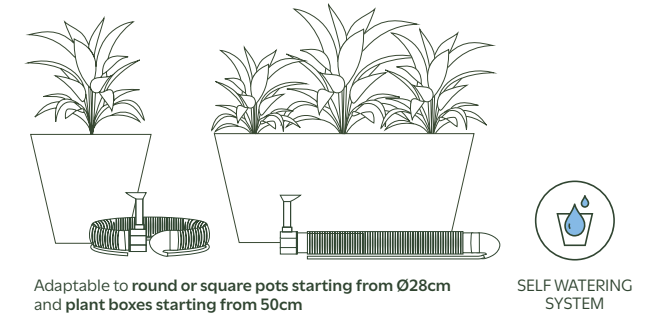

HYDRUM SWS

	← →	HEIGHT	VOL	STORE PACK	PALLET
HYDRUM SWS	66x5cm 26x2"	15cm 5.9"	1L 0.3Gal	1	378