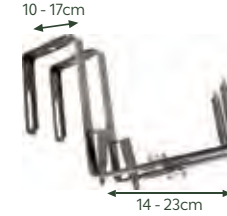

SAFETY
LOCK

WALL PLANT BOX BRACKET FLAT IRON

	← →	HEIGHT	MAX. WEIGHT	STORE PACK	POT
WALL PLANT BOX BRACKET 37CM FLAT IRON	37x20cm 14.6x7.9"	30cm 11.8"	20Kg	15	Venezia Plant Box 50cm with water reserve Venezia Plant Box 50cm + saucer Venezia Plant Box 60cm with water reserve Venezia Plant Box 60cm + saucer Capri Plant Box 50cm

505

5 600442 826852

SAFETY
LOCK

WALL PLANT BOX BRACKET FLAT IRON

	← →	HEIGHT	MAX. WEIGHT	STORE PACK	POT
WALL PLANT BOX BRACKET 60CM FLAT IRON	60x20cm 23.6x7.9"	30cm 11.8"	30Kg	10	Venezia Plant Box L 80cm SWS Venezia Plant Box 80cm + saucer

505

5 600442 826845

SAFETY
LOCK

ADJUSTABLE
BRACKETS

BALCONY FASTENING BRACKETS

	← →	HEIGHT	MAX. WEIGHT	ADJUSTABLE	STORE PACK
ADJUSTABLE BALCONY FASTENING BRACKETS FLAT IRON	24cm 9.1"	21cm 8.3"	10Kg	10-17cm 14-23cm	12

505

5 600442 826876

ADJUSTABLE
BRACKETS

WALL FASTENING BRACKETS

	← →	HEIGHT	MAX. WEIGHT	ADJUSTABLE	STORE PACK
ADJUSTABLE WALL FASTENING BRACKETS FLAT IRON	14cm 5.5"	23.5cm 9.3"	10Kg	14-23cm	10

505

5 600442 826883