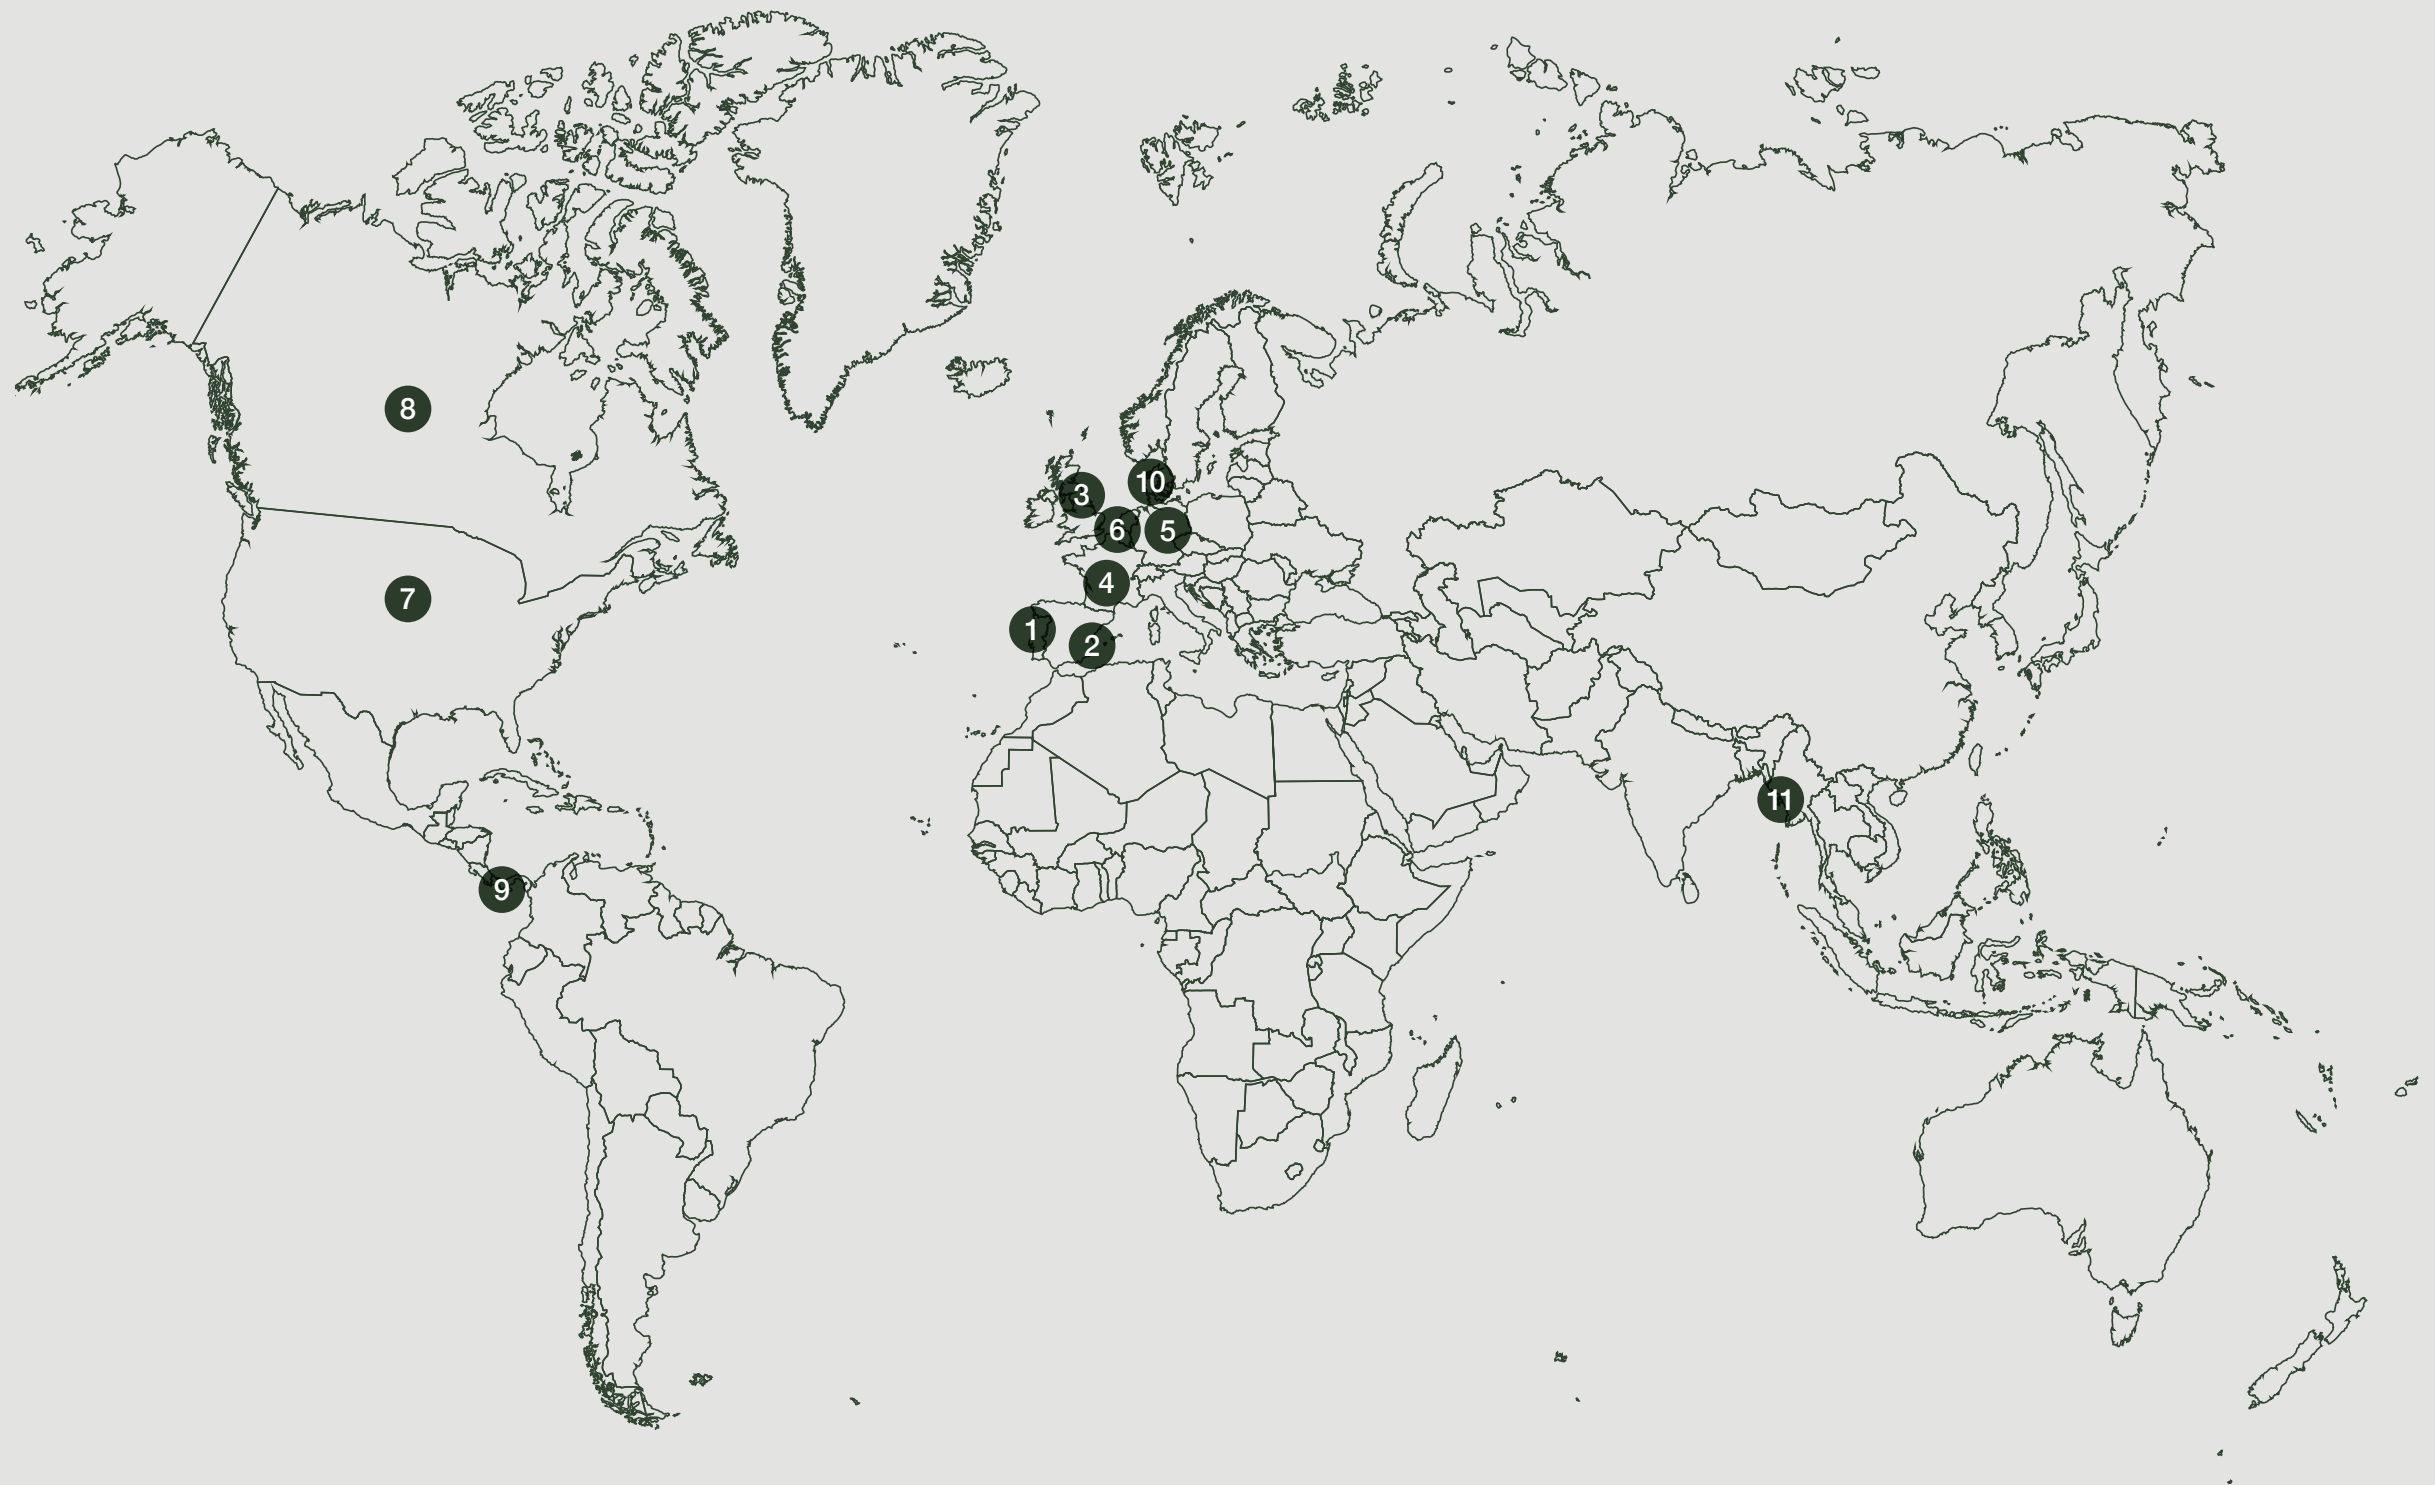

- [1] Portugal Head Office
- [2] Artevasi España SL
- [3] Artevasi UK Ltd
- [4] France
- [5] DACH
- [6] Belgium
- [6] Netherlands
- [7] USA
- [8] Canada
- [9] Latin America
- [10] Denmark
- [11] Asia